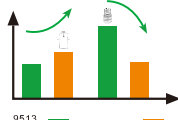

A6000P-D 系列/series

直驱高速单剪线平缝机 DIRECT DRIVE HIGH SPEED AUTO TRIMMER LOCKSTITCH MACHINE

- 直驱通轴电机，安静舒适：
  Direct drive through shaft motor, quiet and comfortable;
- 省电高效、节能环保、稳定
  Energy efficient, energy-saving, environmentally friendly, and stable
- 简易直驱、分离电机
  Simple direct drive, separate motor
- 手轮大风力设计，防过热
  Handwheel with strong wind design to prevent overheating
- LED灯设计，三种不同灯光适应不同环境
  LED light design, three different lights to adapt to different environments
- 超能USB接口USB应用，不仅为手机充电续航，还可运行风扇和暖宝宝，后续可为软件升级；
  The super powerful USB interface USB application not only provides battery life for mobile phones, but also runs fans and warms babies. It can be upgraded for software in the future;
- 旋刀剪线；稳定、高效率
  Rotary knife thread cutting; Stable and efficient