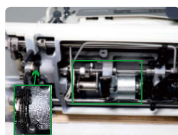

A6000P-D 系列/series

直驱高速单剪线平缝机 DIRECT DRIVE HIGH SPEED AUTO TRIMMER LOCKSTITCH MACHINE

- 直驱通轴电机，安静舒适：
  Direct drive through shaft motor, quiet and comfortable;
- 省电高效、节能环保、稳定
  Energy efficient, energy-saving, environmentally friendly, and stable
- 简易直驱、分离电机
  Simple direct drive, separate motor
- 手轮大风力设计，防过热
  Handwheel with strong wind design to prevent overheating
- LED灯设计，三种不同灯光适应不同环境
  LED light design, three different lights to adapt to different environments
- 超能USB接口USB应用，不仅为手机充电续航，还可运行风扇和暖宝宝，后续可为软件升级；
  The super powerful USB interface USB application not only provides battery life for mobile phones, but also runs fans and warms babies. It can be upgraded for software in the future;
- 旋刀剪线；稳定、高效率
  Rotary knife thread cutting; Stable and efficient